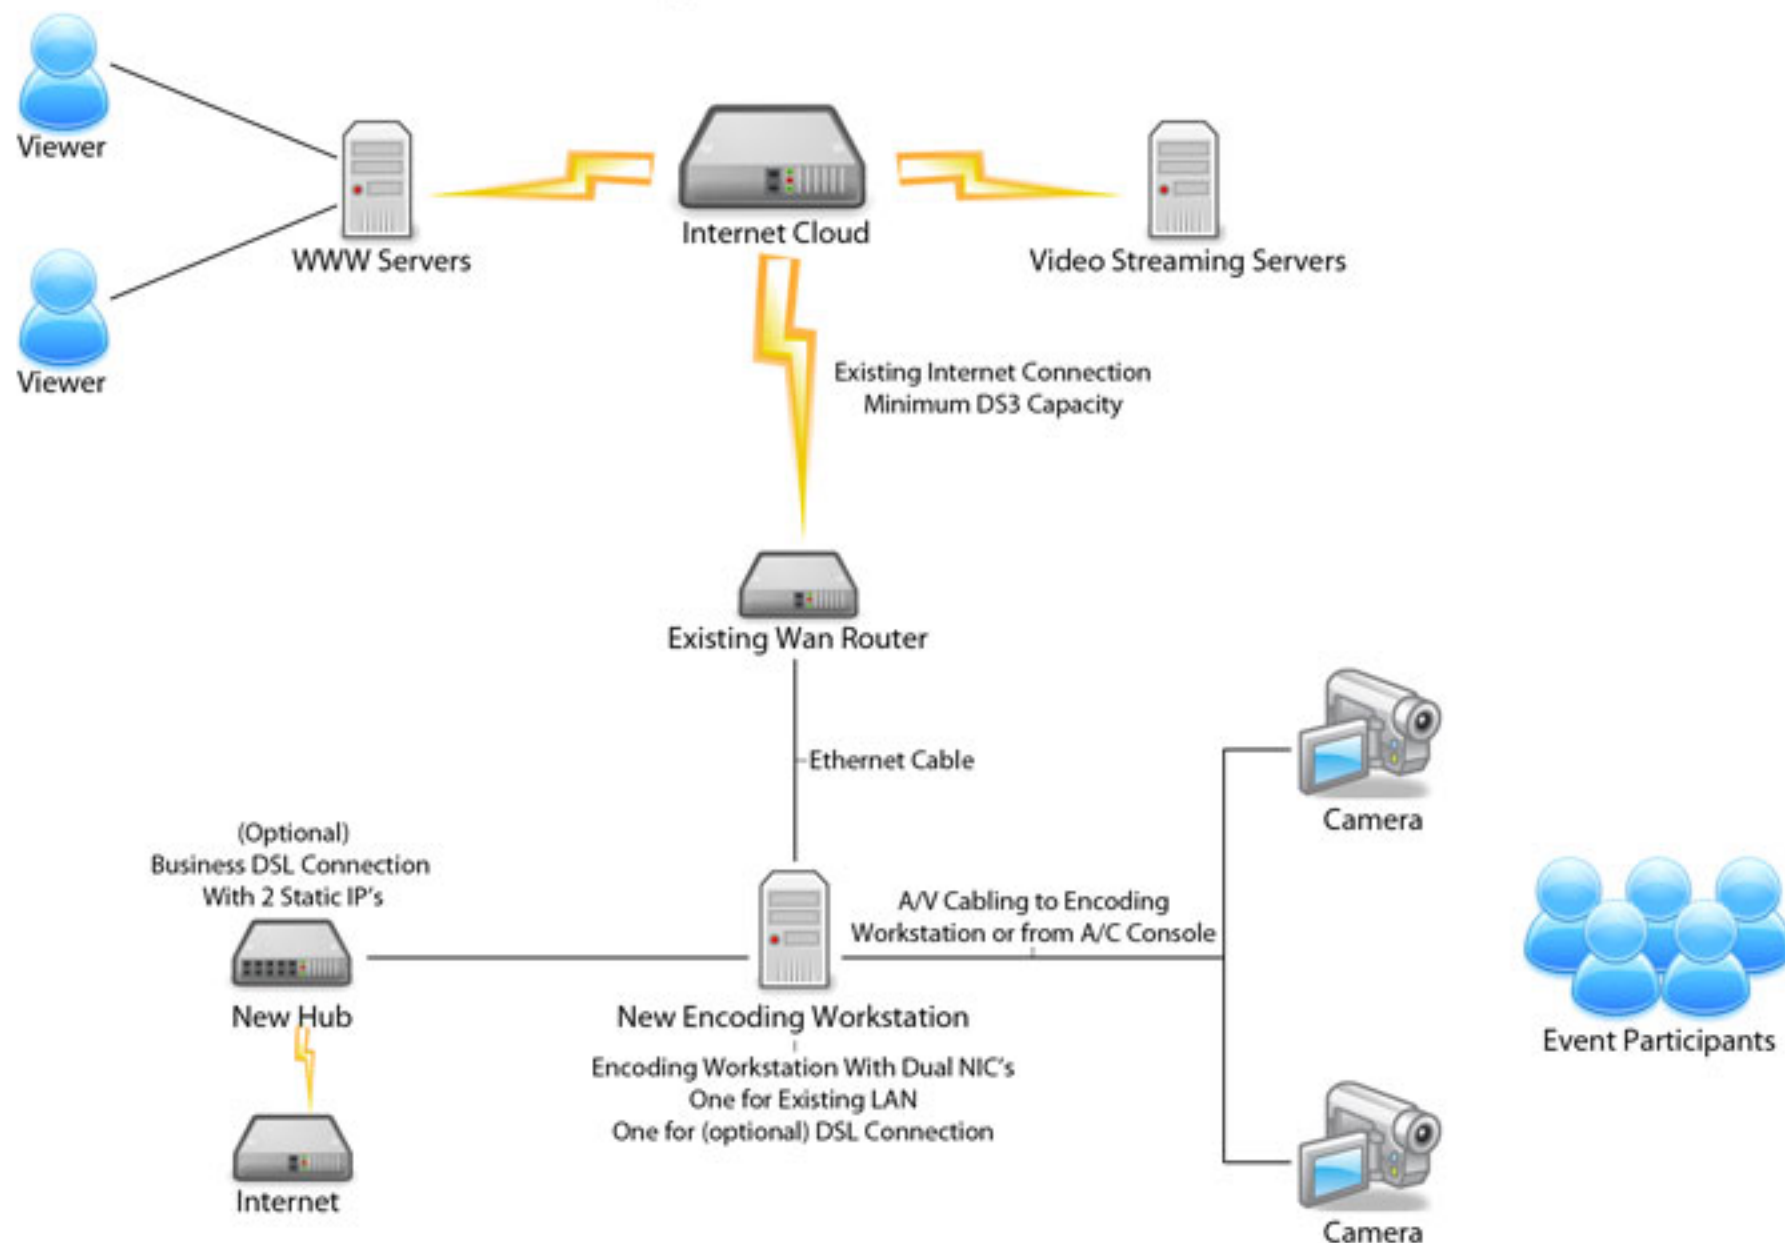

# TotalStream

Large Scale High Performance

# VIDEO STREAMING

### Process:

Connect 1 or more cameras to the encoder.  
Optionally, a directors feed can be sent from the A/V console to the encoder.  
Content is encoded, including DRM, in the workstation.  
Content will then stream to internet, and the stream will be replicated by video streaming servers to the viewers.

### Viewer:

To watch live content, viewer clicks on a link on the clients website.  
They will pay for the single event, or season pass.  
They will then click a link that connects to the video stream.